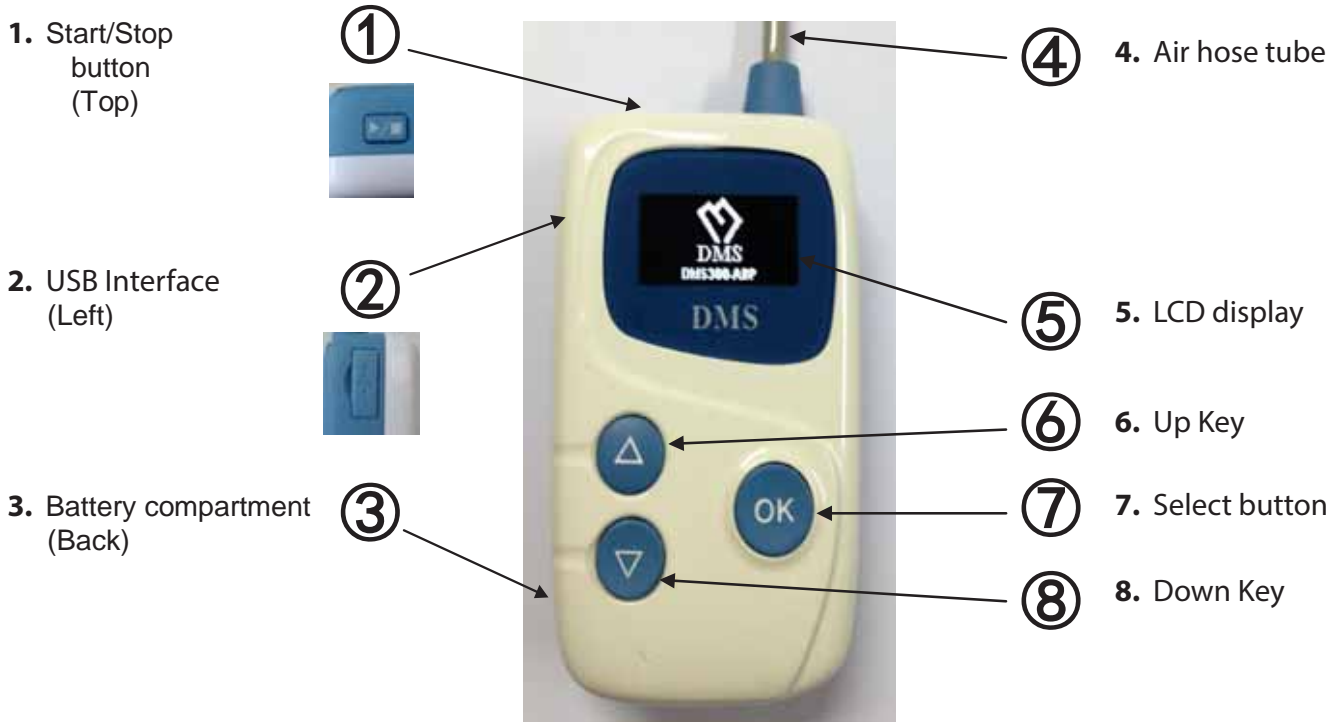

# Ambulatory Blood Pressure Monitor DMS300-ABP

## New, innovative, reliable, and accurate ABPM system

- 1 - 48 hour recording period. Up to 460 measurements test memory
- Industry leading accurate Blood Pressure readings
- Body position sensor, day - night - morning wake up modes
- Comprehensive Trend, Table, Histogram, Pie Chart, Correlation reports
- Compare test mode
- Day & Night interval reading settings
- PDF, JPG, DICOM Outputs
- Remote Satellite server for remote BP downloads
- Custom report options
- CE certified

### Functions

- Windows 10/XP/Vista/7 Platform
- Oscillometer with step deflation algorithms
- Automatic 24h BP measurements
- Body-position reading for each BP measure
- Small, portable, and large LCD
- Automatic re-measurement algorithms
- Pulse rate monitoring
- Independent measurement via Start/Stop button on BP monitor
- Results directly shown on LCD of BP monitor
- Versatile display and print forms with full disclosure ABP monitoring
- PC based patients' database to ensure a quick and reliable replay of all records

### Specifications

Method of Measurement:	Oscillometry with step deflation
Display:	LCD
Blood Pressure Range:	20mmHg ~ 260mmHg
Pulse Frequency:	30 ~ 220 bpm
Accuracy:	±3mmHg
Test Memory:	up to 460 complete measurements
Test Duration:	30 to 90 seconds
Power:	DC 3.0V; 2xLR06/AA Alkaline batteries (2 each)
Dimensions:	116 × 70 × 40 mm
Weight:	252g (including batteries)
Usage specs:	Temperature: 1 ~ 40 °C ; Relative humidity: 20% ~ 90%; Atmospheric pressure: 860 ~ 1060 hPa
Storage and Transport Conditions:	Temperature: -20 ~ 55 °C , Relative humidity: 15% ~ 93%, Atmospheric pressure: 500 ~ 1060 hPa
Data Connector:	USB Interface